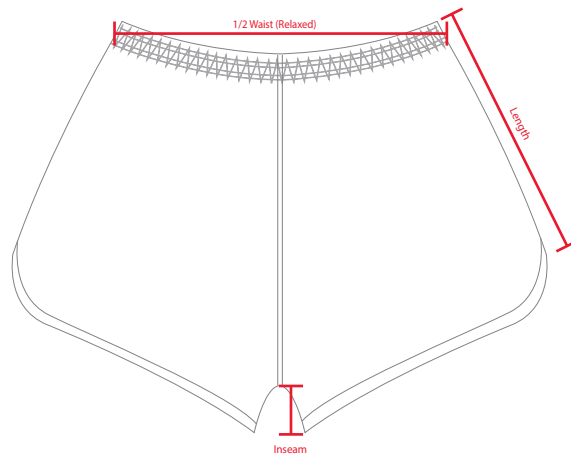

Garment: Womens Running Shorts

Code:

Ladies

Size	1/2 Waist (Relaxed)	Length (cm)	Inseam (cm)
6	27	24	6
8	29	25.5	7
10	30	27	7.5
12	32	28.5	8
14	34	29	9
16	35	31	10
18	36	31	11