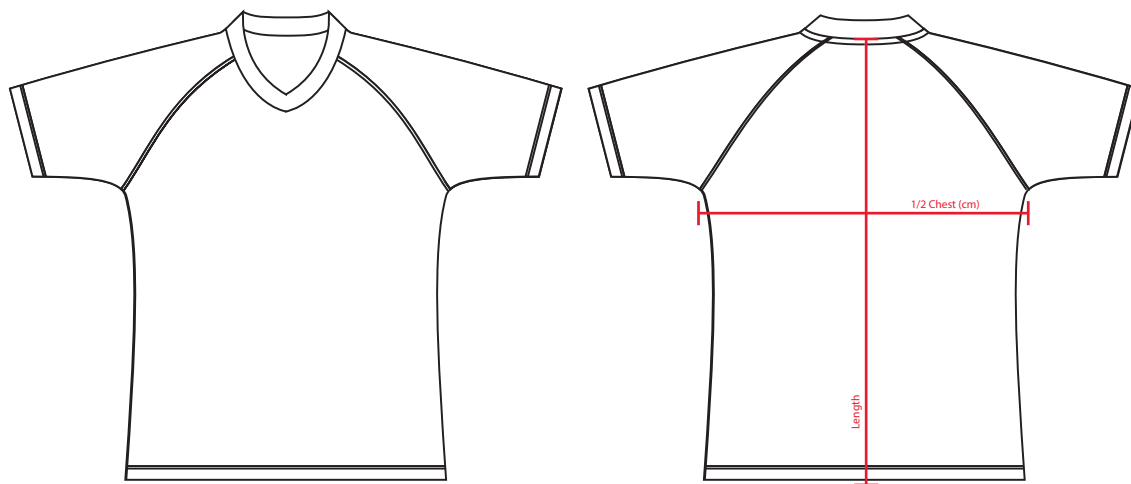

Garment: V neck Tee - Ladies Cut

Code:

Ladies

Size	1/2 Chest (cm)	Length (cm)
6	43	56.5
8	45.5	58
10	48.5	59
12	52	60
14	53	63
16	56	65
18	59	67
20	61	70.5
22	65.5	74
24	68	77
26	72	79.5