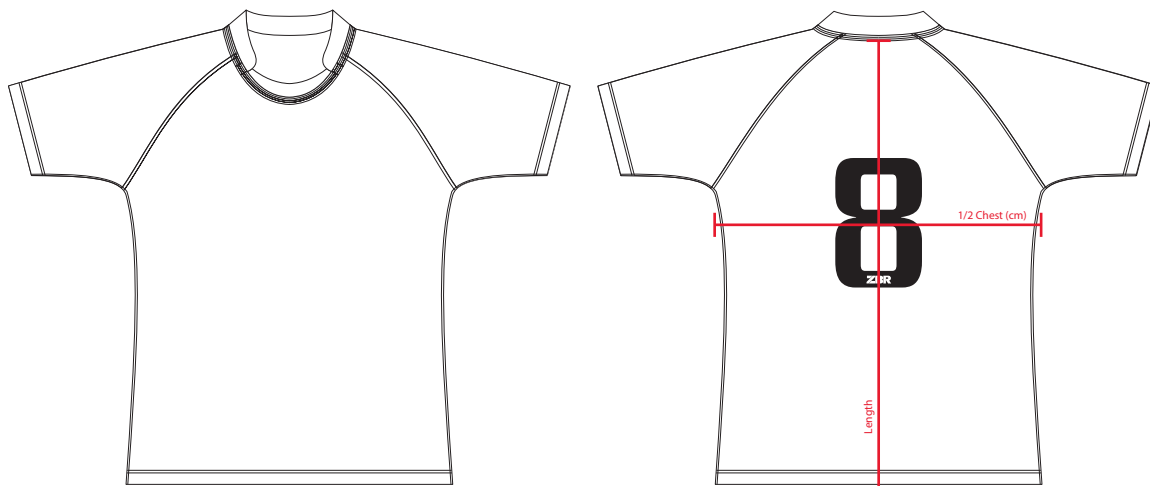

Garment: Jersey - ProFit

Code:

**Adult**

Size	1/2 Chest (cm)	Length (cm)
2XS	37	63.5
XS	39.5	65
S	42	67
M	45	69
L	47.5	71
XL	51	73
2XL	54	76
3XL	56.5	79
4XL	59.5	82
5XL	63	83.5
6XL	65	86.5
7XL	68	88.5